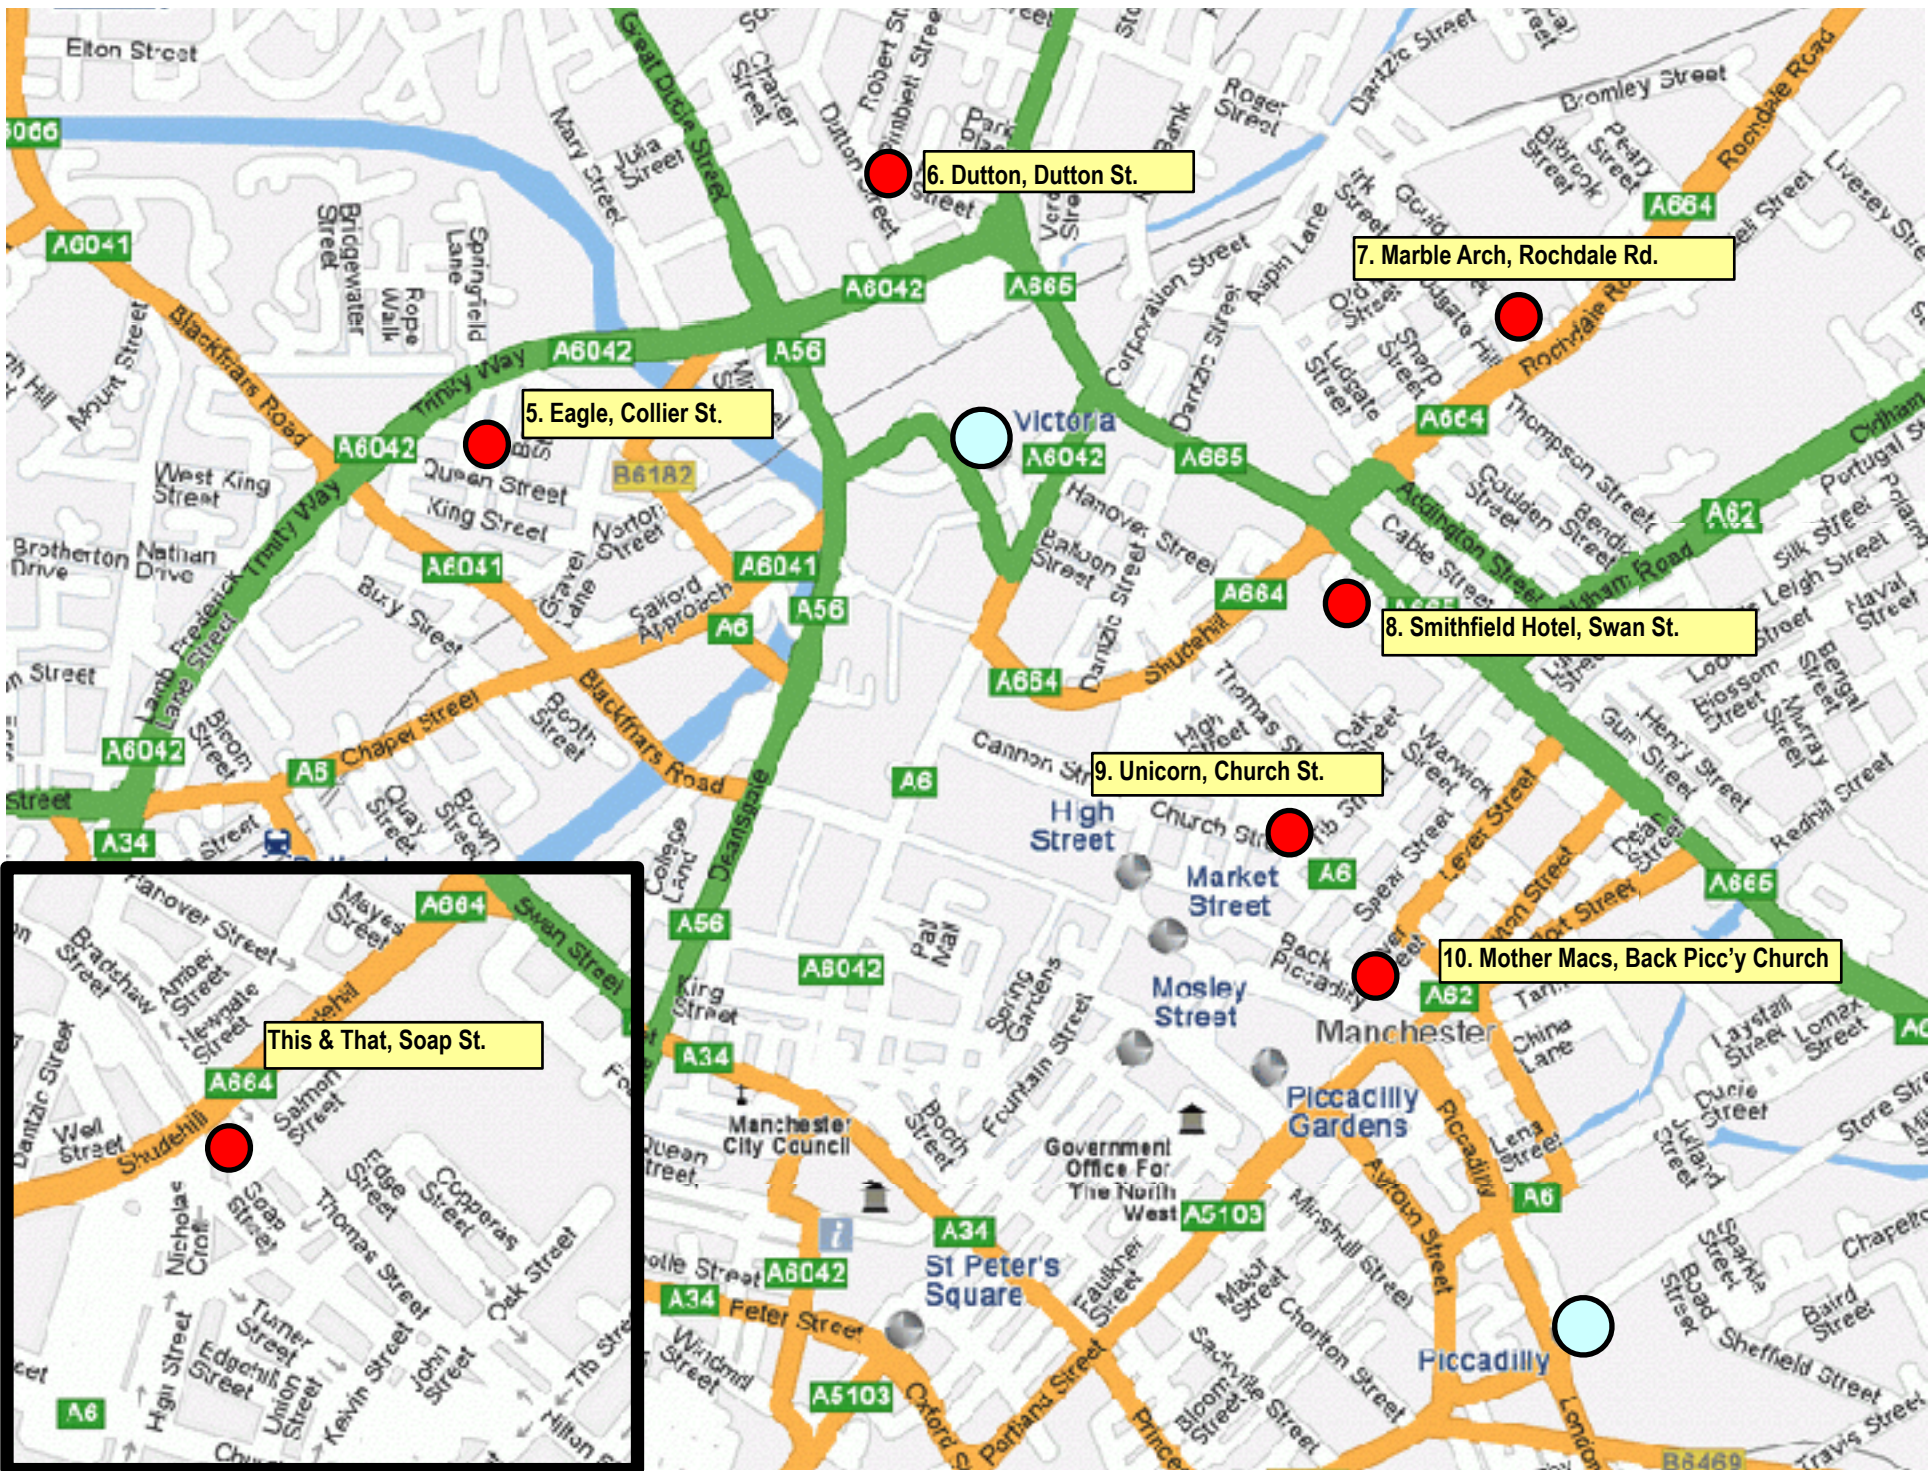

Eccles & Manchester 25th April 2008

6. Dutton, Dutton St.

7. Marble Arch, Rochdale Rd.

5. Eagle, Collier St.

8. Smithfield Hotel, Swan St.

9. Unicorn, Church St.

10. Mother Macs, Back Picc'y Church

This & That, Soap St.